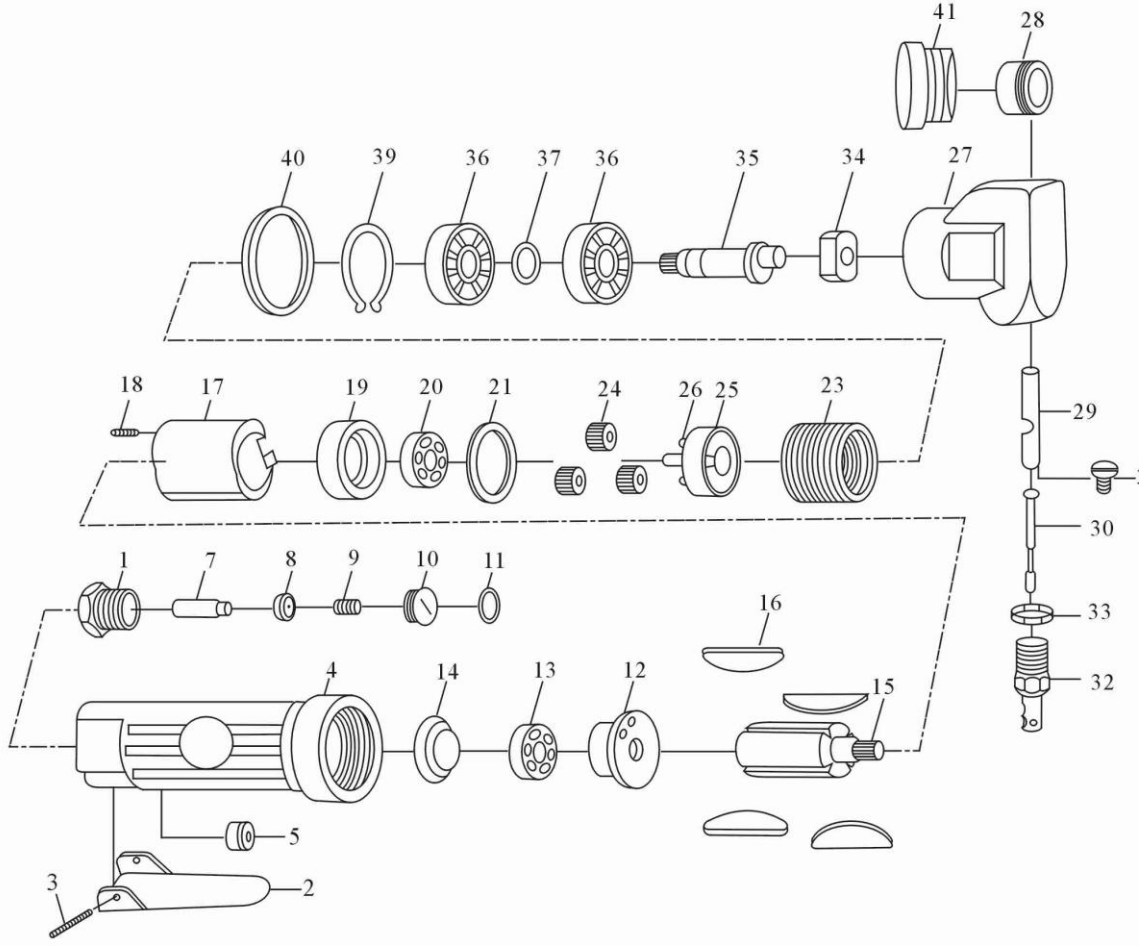

# OS-304 **GAV** HAVALI NİBLER SAC KESME

Item No.	Description	Q'ty	Item No.	Description	Q'ty
1	Air Inlet	1	21	Exhaust Cover	1
2	Throttle Lever	1	23	Gear Case	1
3	Spring Pin	1	24	Idler Gear	3
4	Handle Throttle	1	25	Rear Sprindle	1
5	Throttle Valve	1	26	Gear Pin	3
7	Valve Stem	1	27	Nibbler Head	1
8	O-Ring	1	28	Pushing Rod Bushing	1
9	Spring	1	29	Pushing Rod	1
10	Plug	1	30	Punch	1
11	O-Ring	1	31	Screw	1
12	Rear Eng Plate	1	32	Dieew	1
13	Bearing	1	33	Nut	1
14	End Plate Cap	1	34	Drive Bushing	1
15	Rotor	1	35	Shaft	1
16	Rotor Blade	4	36	Bearing	2
17	Cylinder	1	37	Washing	1
18	Spring Pin	1	39	Stop Ring	1
19	Front End Plate	1	40	Nut	1
20	Bearing	1	41	Plug	1